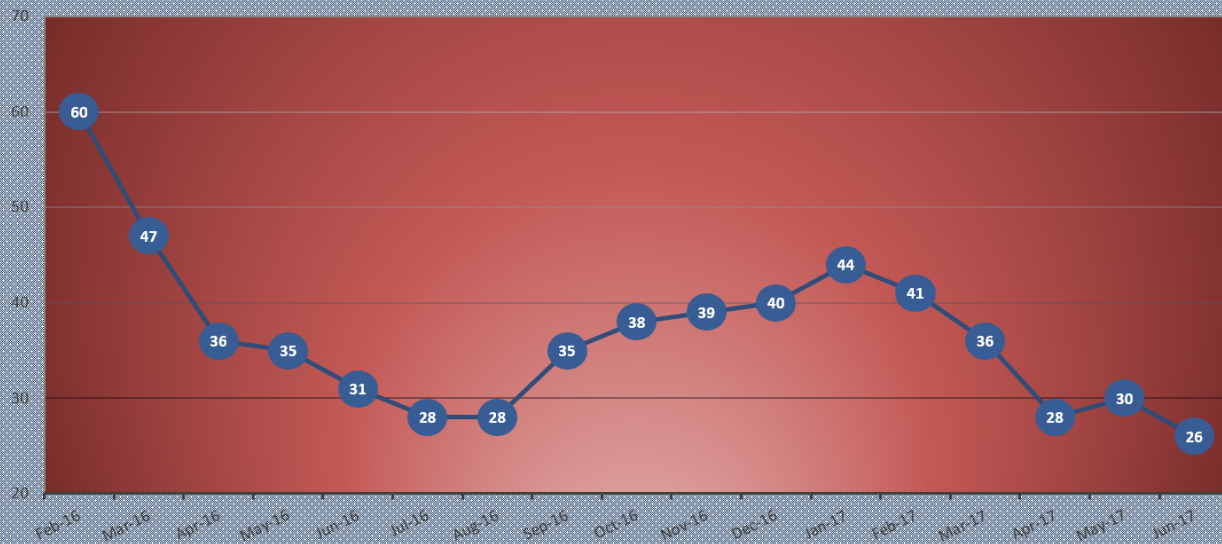

Average Days on Market

This representation is based in whole or in part on information from the Pikes Peak REALTOR® Services Corp. ("RSC") or its PPMLS. Content is deemed reliable; however, neither the RSC nor the PPMLS nor PPAR guarantees or is in any way responsible for its accuracy. Data maintained by RSC does not reflect all real estate activity in the market. ©Copyright Pikes Peak REALTOR® Services Corp., a wholly owned subsidiary of the Pikes Peak Association of REALTORS® 2017. All rights reserved. Unauthorized reproduction is prohibited.